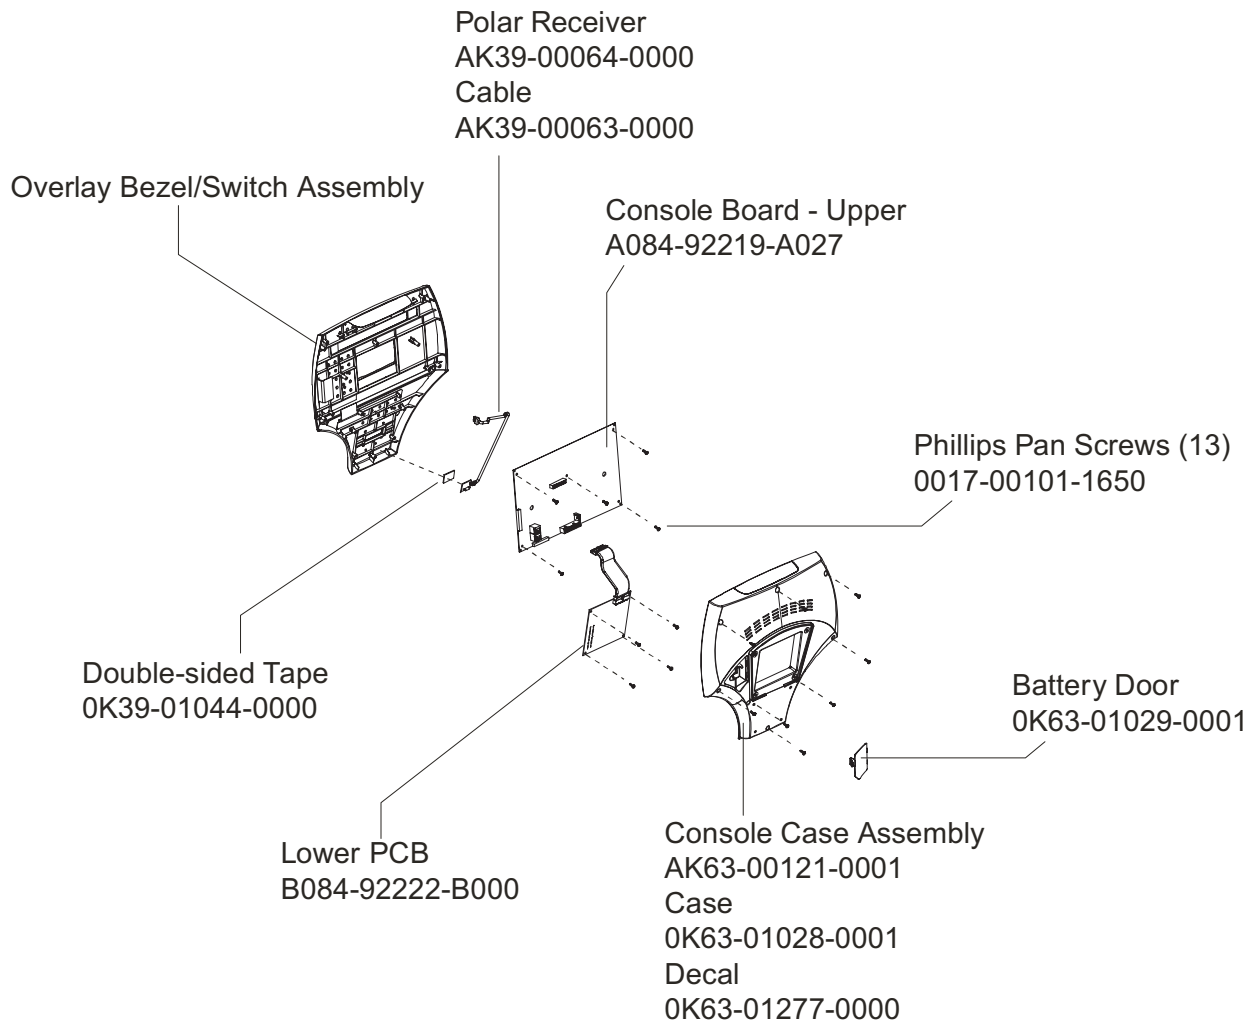

Belts and 6V Battery .....7

Resistor Assembly .....8

Power Control Board.....9

Alternator w/Pulley .....10

Crankshaft and Bearing Assembly .....11

Intermediate Shaft and Bearing Assembly .....12

Idler Bracket Assembly .....13

Seat Assembly .....14

Seat Bottom Assembly .....15

Seat Frame Assembly .....16

Seat Pads and Accessory Tray .....17

Extrusion Assembly.....18

Seat Locking Assembly .....19

Wheel and Leveler .....20

Cables .....21

Description	Part No.
OPERATION MANUAL	M051-00K39-A167
POWER OPTION KIT 120V	GK39-00002-0002
POWER OPTION KIT 240/50V UK	GK39-00002-0004
POWER OPTION KIT 240V+AUS	GK39-00002-0005
POWER OPTION KIT 230/50V CON	GK39-00002-0006
HARDWARE BAG	GK39-00002-0008
TOUCH UP PAINT: SPRAY CAN .5 OZ BOTTLE W/APPLICATOR .33 OZ PEN	0017-00008-0204 0017-00008-0205 0017-00008-0206
SERVICE MANUAL	M051-00K39-A012